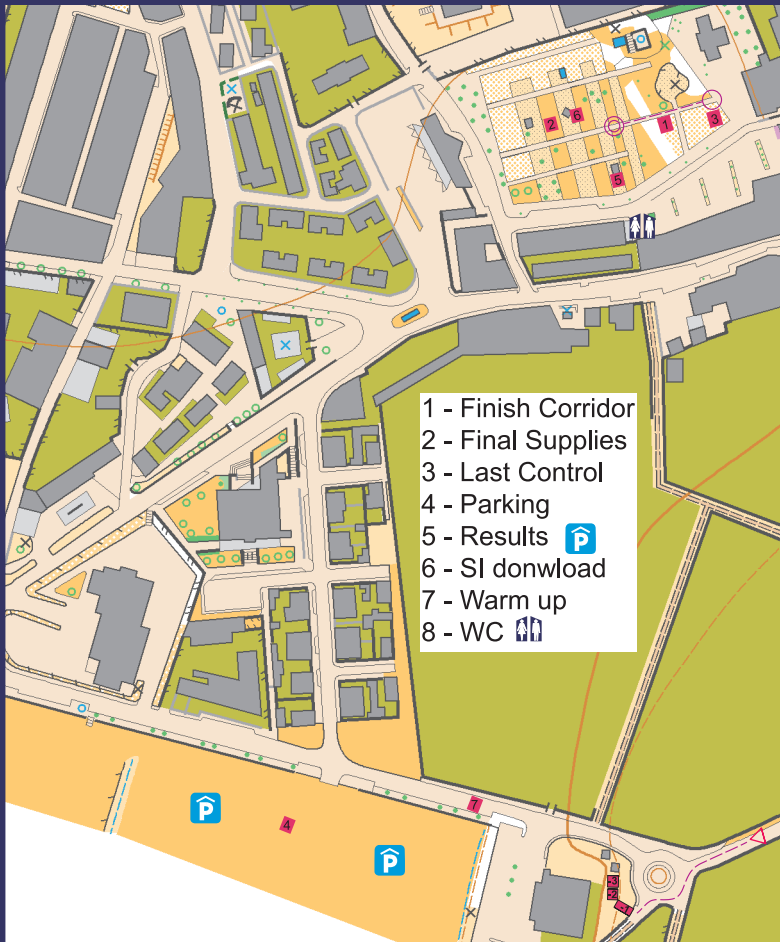

ARENA - SPRINT

- 1 - Finish Corridor
- 2 - Final Supplies
- 3 - Last Control
- 4 - Parking
- 5 - Results 
- 6 - SI download
- 7 - Warm up
- 8 - WC 